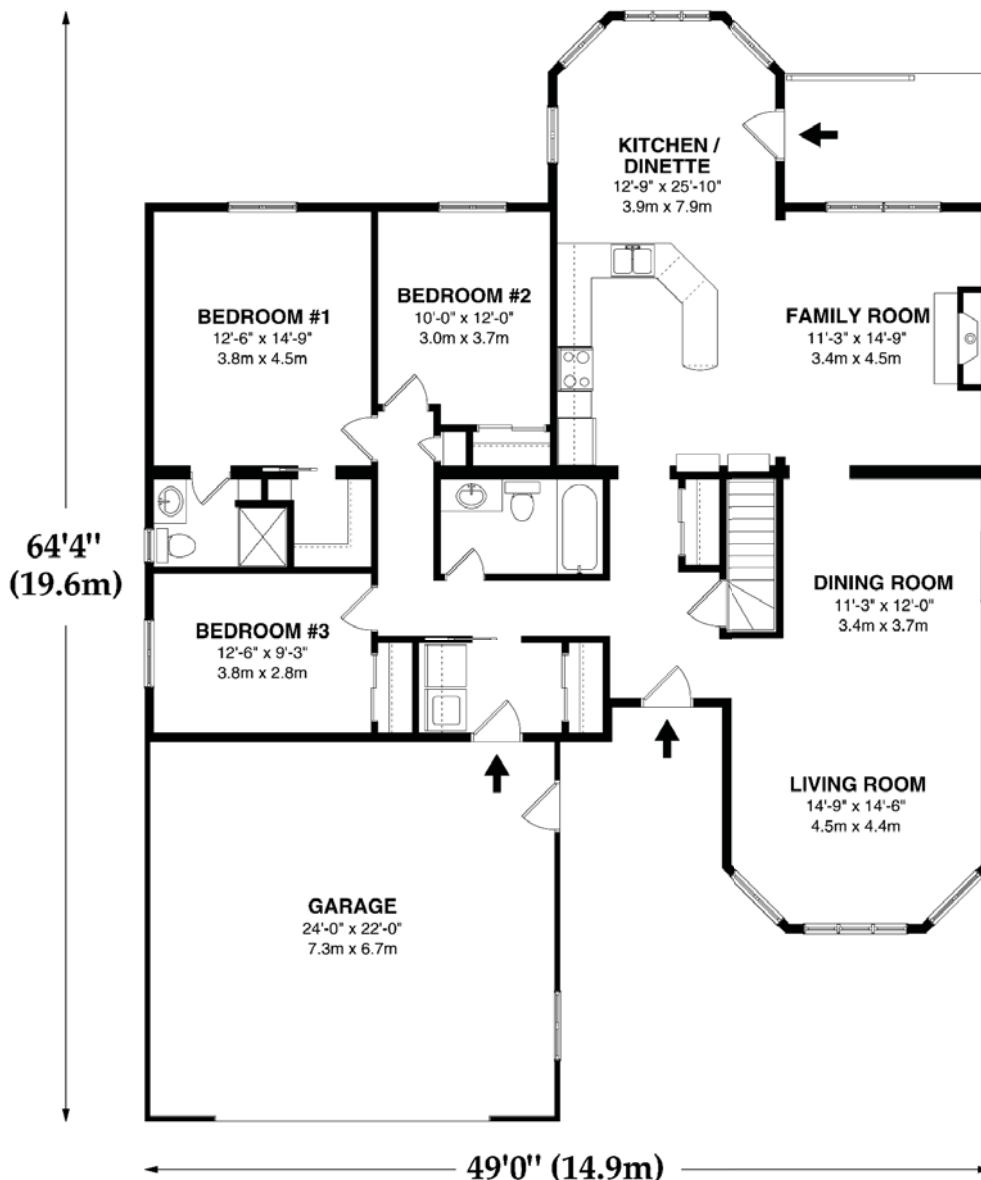

## THE ABERFOYLE 1817 sq.ft. of living space\*

\*Note: Actual usable floor space may vary from stated floor area.\*\*

Your lot, your dream... custom built