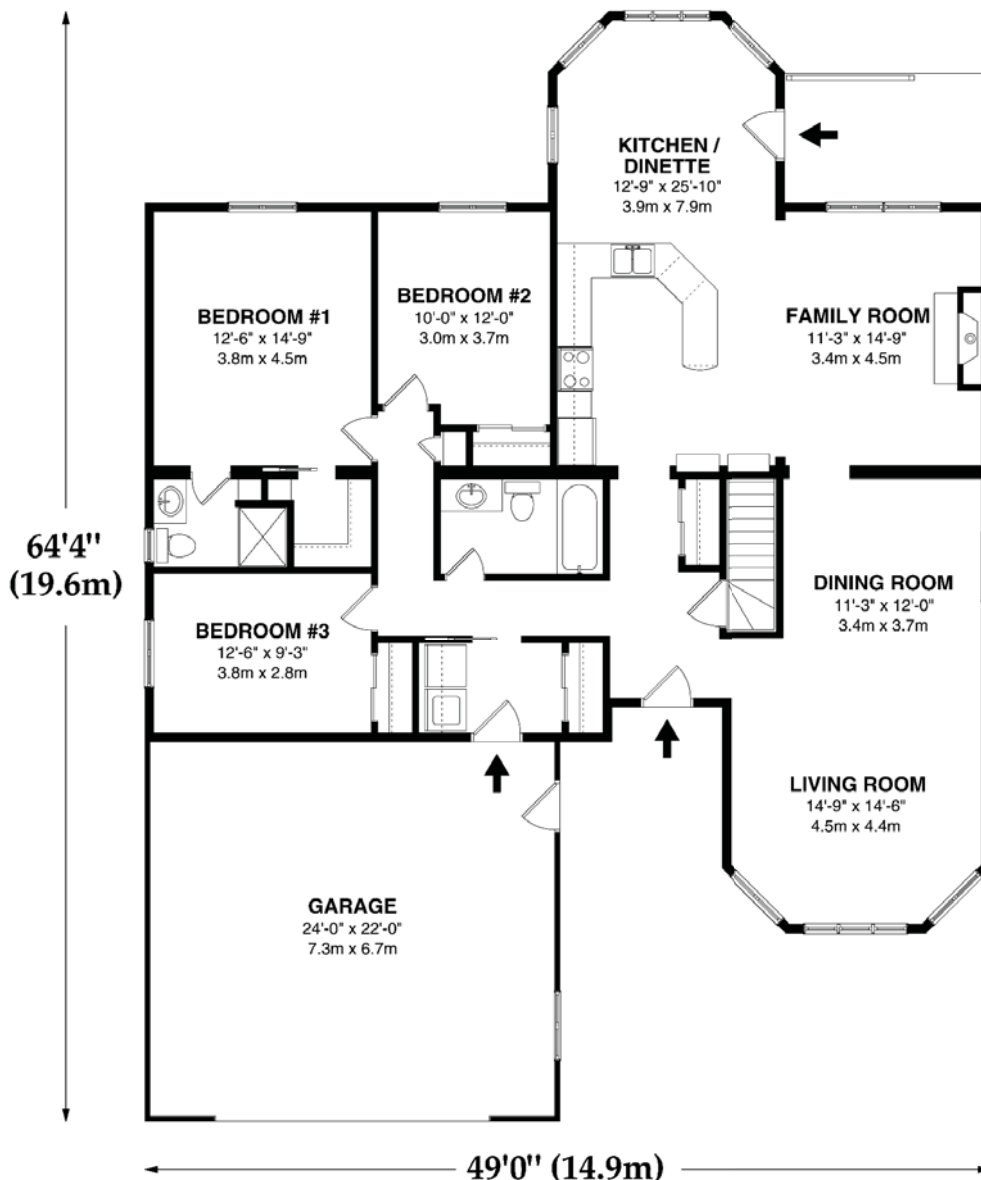

UNIQUELY YOU

1-800-265-3083
www.royalhomes.com

THE ABERFOYLE 1817 sq.ft. of living space*

*Note: Actual usable floor space may vary from stated floor area.**

Your lot, your dream... custom built