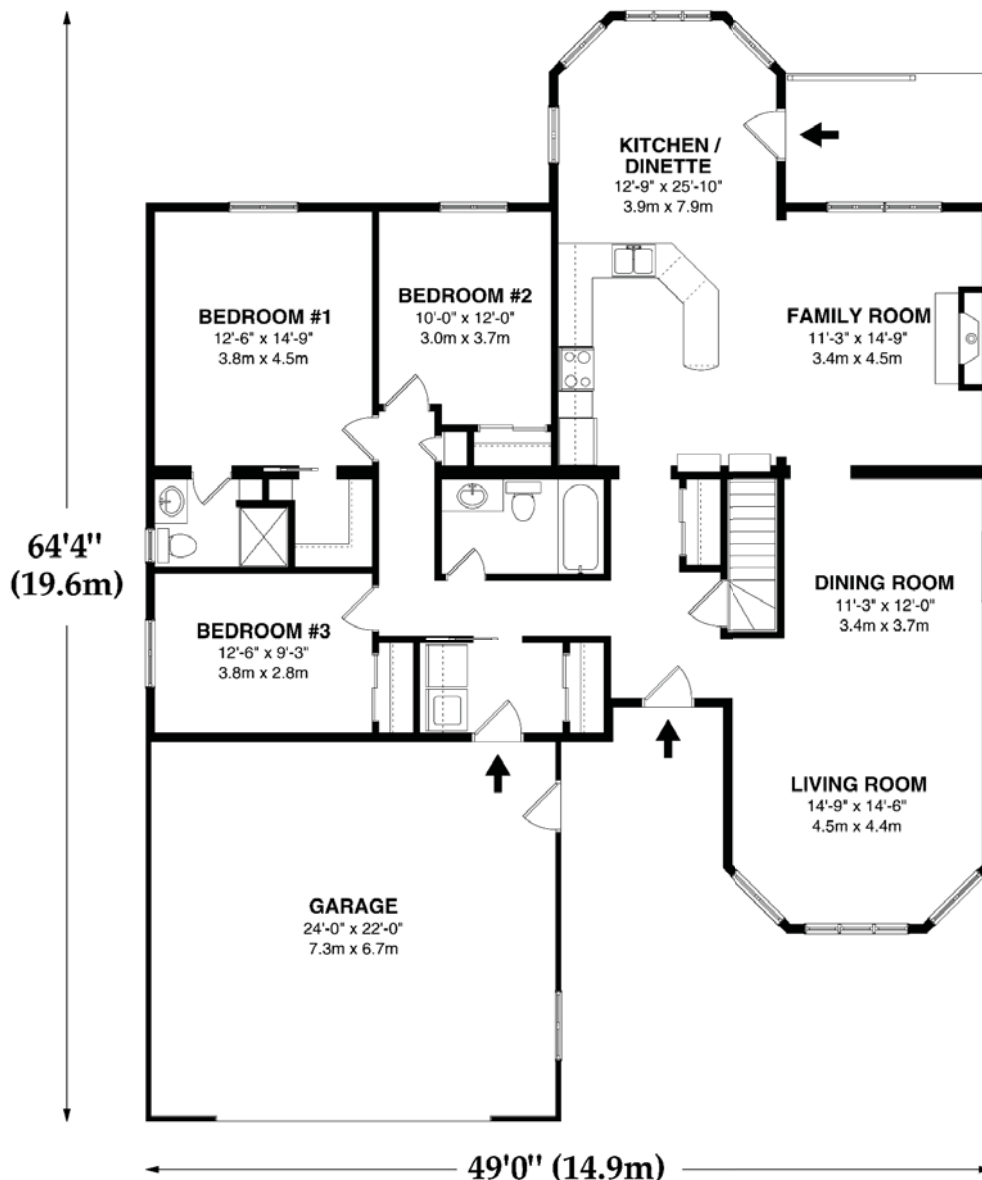

## THE ABERFOYLE 1817 sq.ft. of living space\*

\*Note: Actual usable floor space may vary from stated floor area.\*\*

Your lot, your dream... custom built