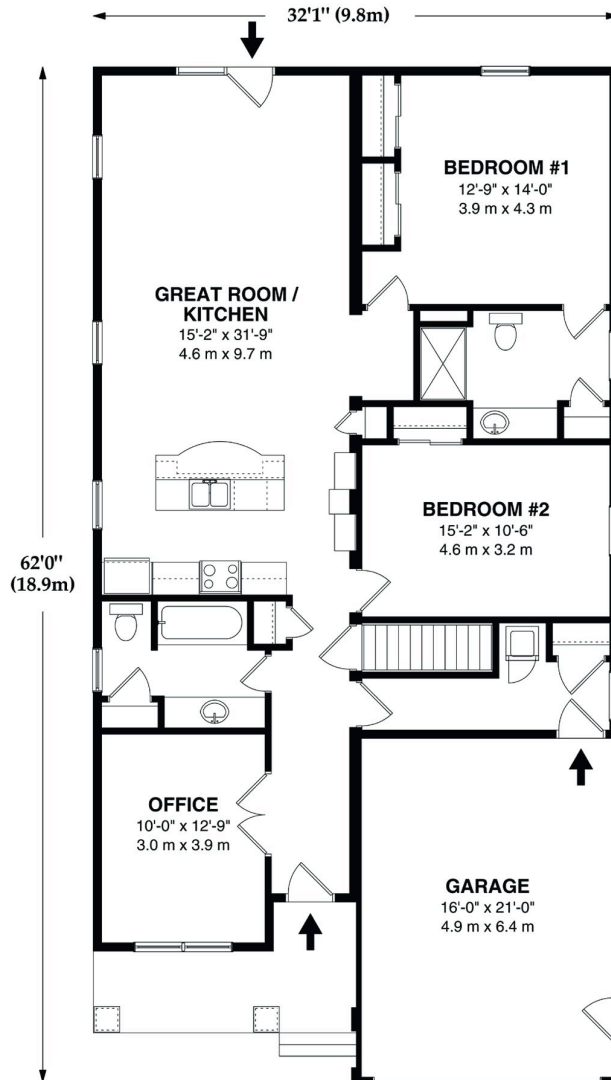

## THE PORTLAND 1509 sq.ft\*

\*“Note: Actual usable floor space may vary from stated floor area.”

Your lot, your dream... custom built