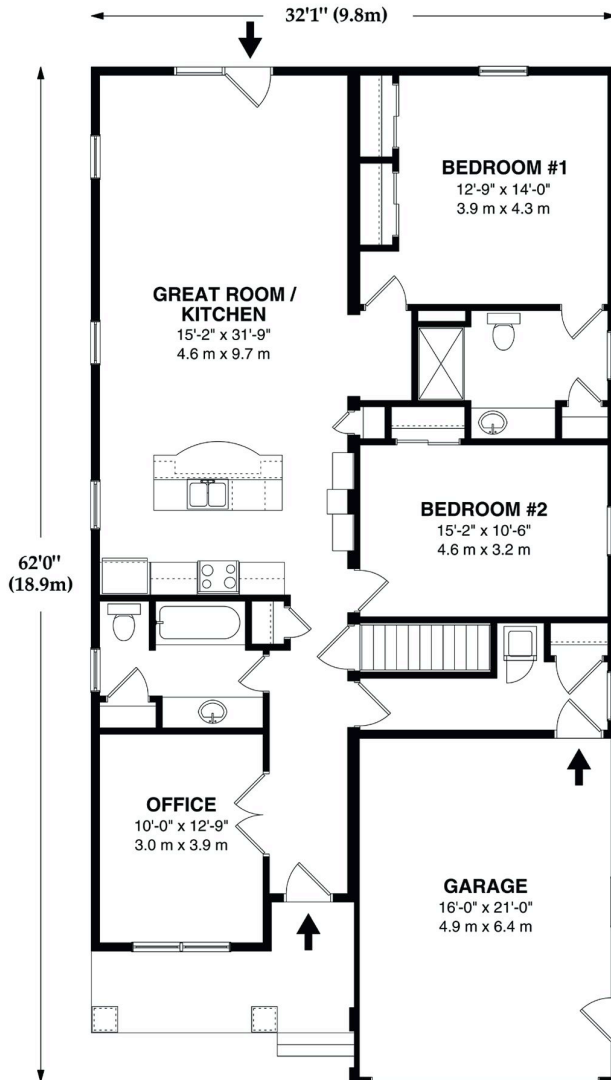

A Place to Build Memories

1-800-265-3083
www.royalhomes.com

THE PORTLAND 1509 sq.ft*

*"Note: Actual usable floor space may vary from stated floor area."

Your lot, your dream... custom built