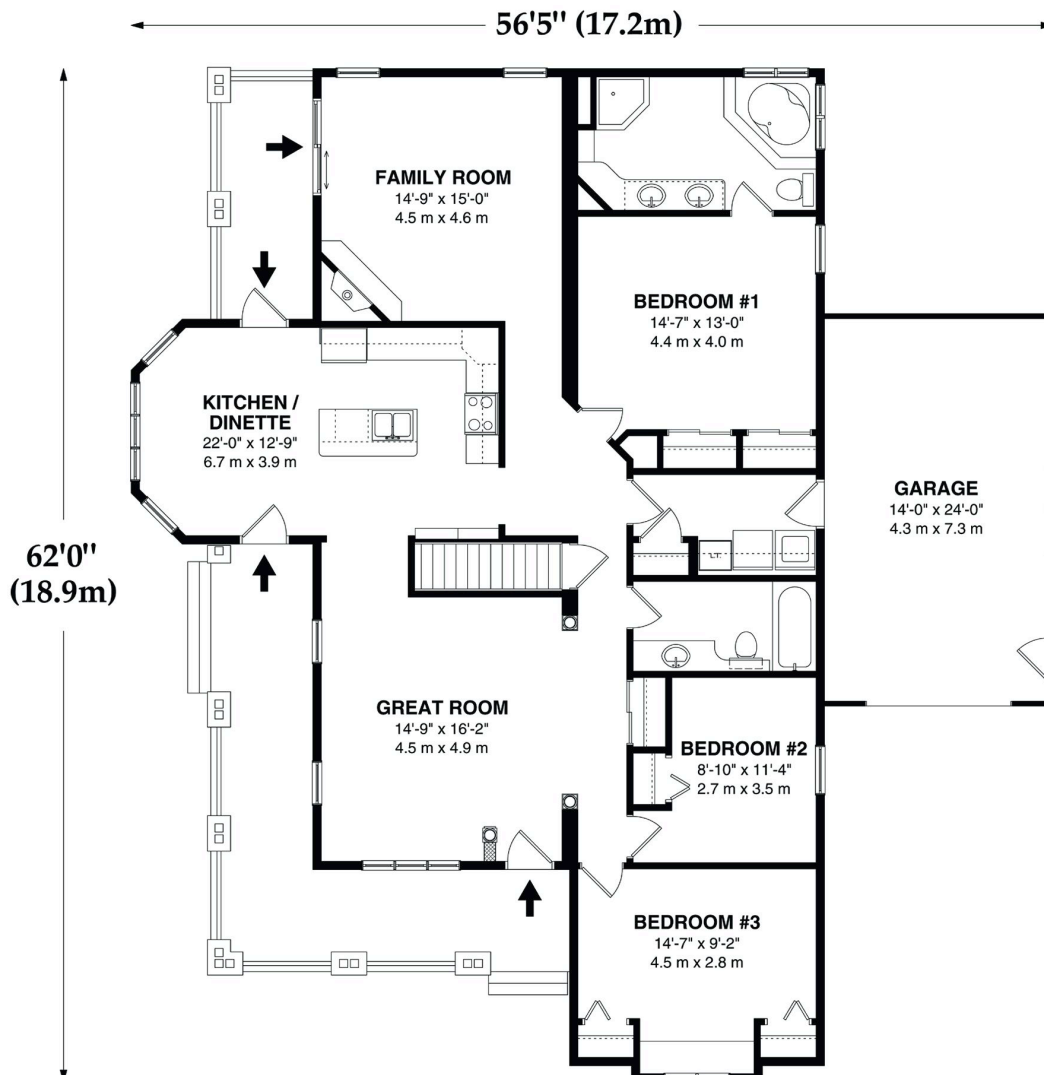

A Place to Build Memories

1-800-265-3083
www.royalhomes.com

THE PINERIDGE 'B' 1872 sq.ft*

*"Note: Actual usable floor space may vary from stated floor area."

Your lot, your dream... custom built