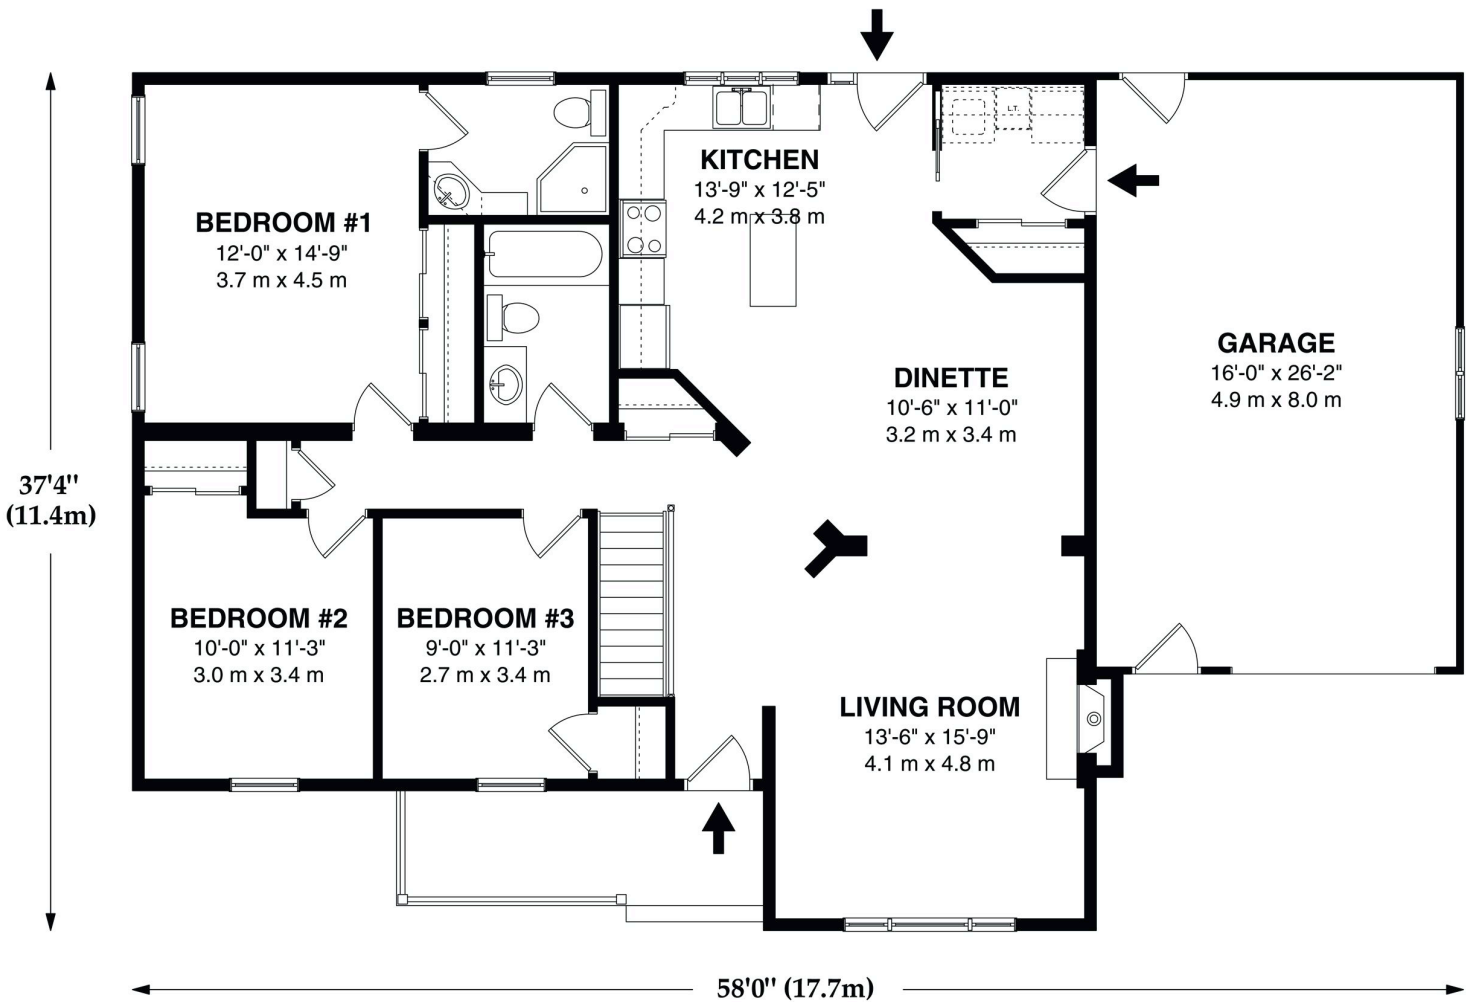

A Place to Build Memories

1-800-265-3083
www.royalhomes.com

THE APPLEWOOD 'A' 1401 sq.ft*

*"Note: Actual usable floor space may vary from stated floor area."

Your lot, your dream... custom built