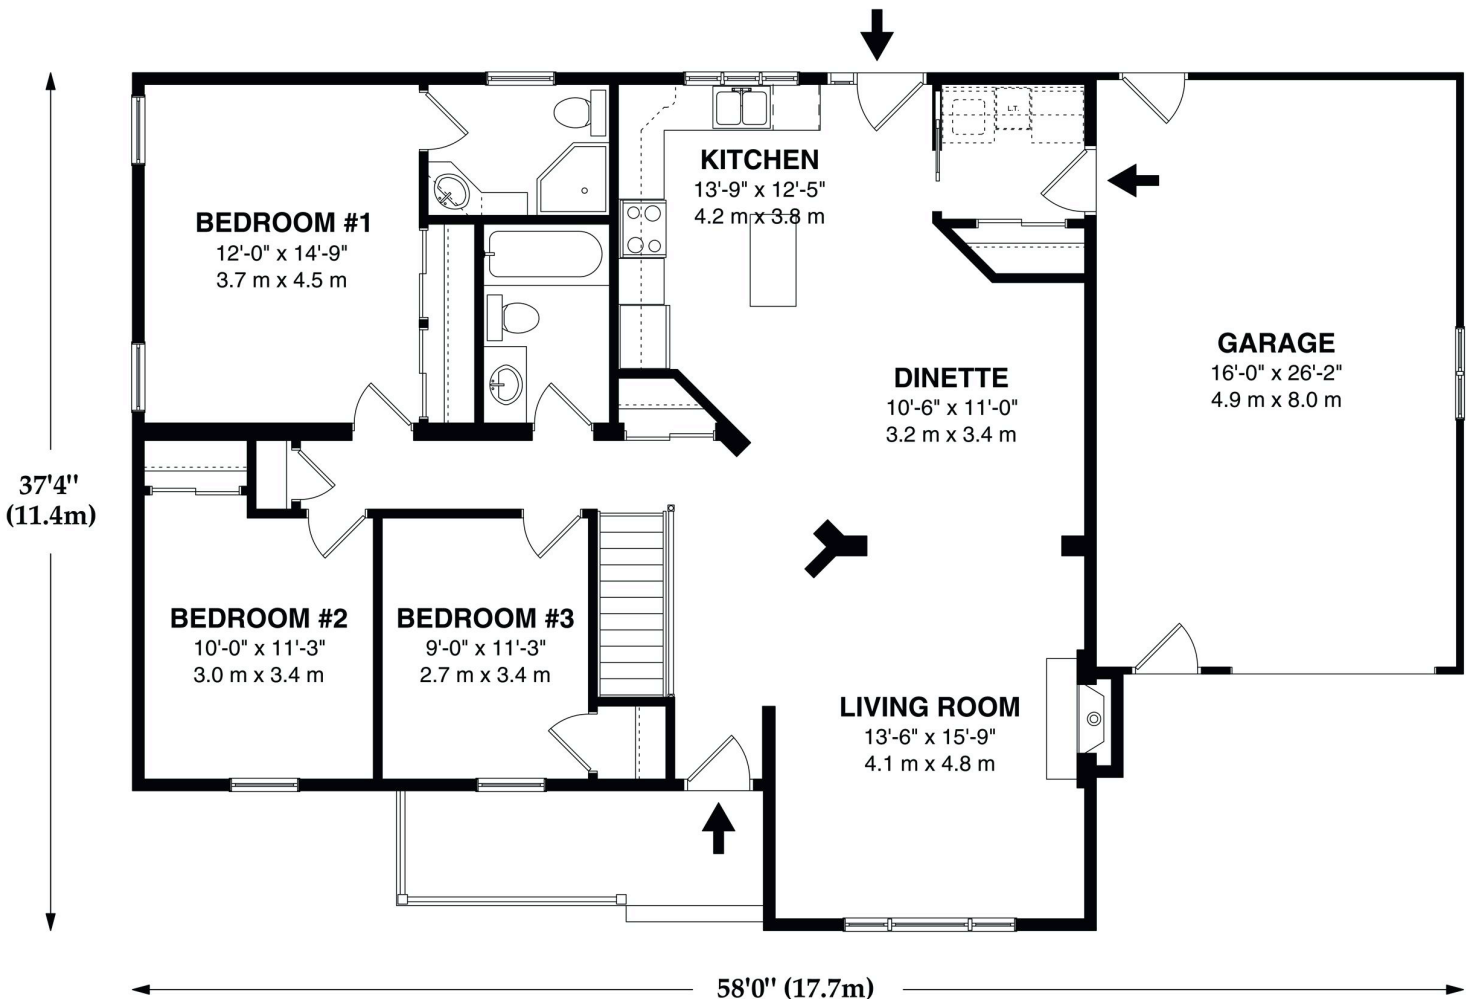

A Place to Build Memories

1-800-265-3083
www.royalhomes.com

THE APPLEWOOD 'A' 1401 sq.ft*

*"Note: Actual usable floor space may vary from stated floor area."

Your lot, your dream... custom built