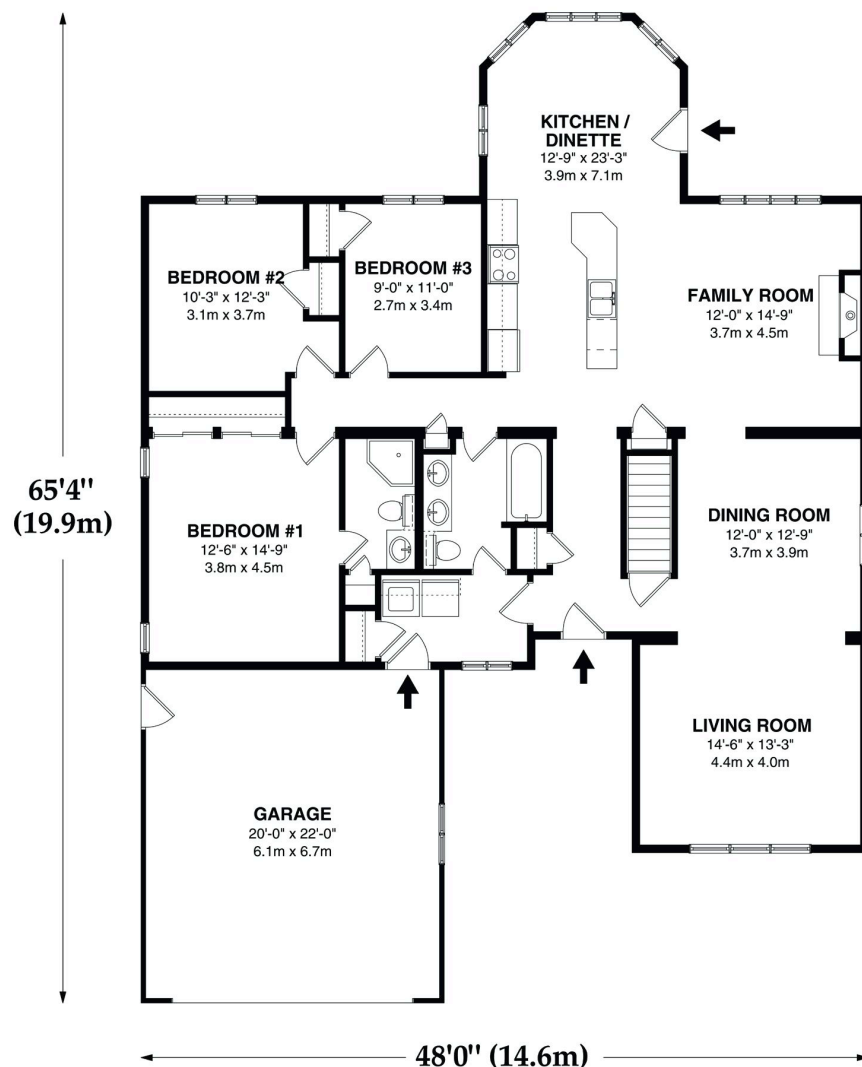

A Place to Build Memories

1-800-265-3083
www.royalhomes.com

THE ANCASTER 1830 sq.ft*

*"Note: Actual usable floor space may vary from stated floor area."

Your lot, your dream... custom built