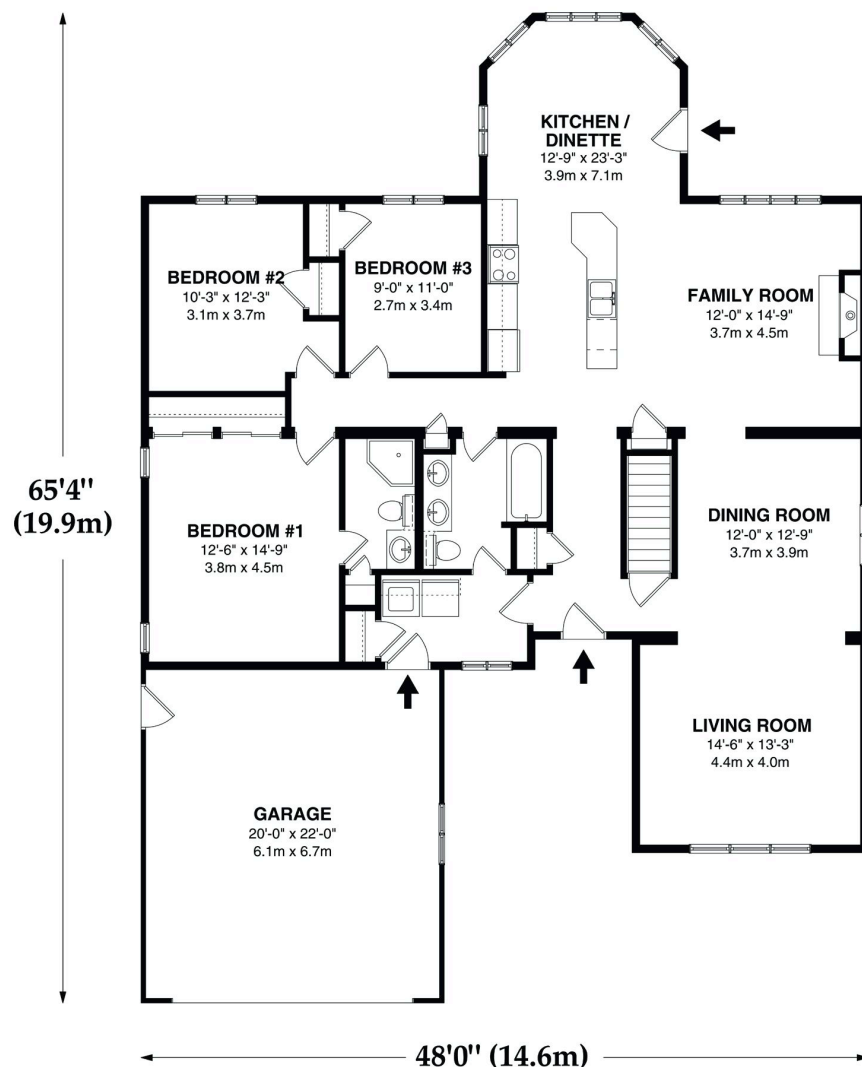

A Place to Build Memories

1-800-265-3083

www.royalhomes.com

THE ANCASTER 1830 sq.ft*

*"Note: Actual usable floor space may vary from stated floor area."

Your lot, your dream... custom built