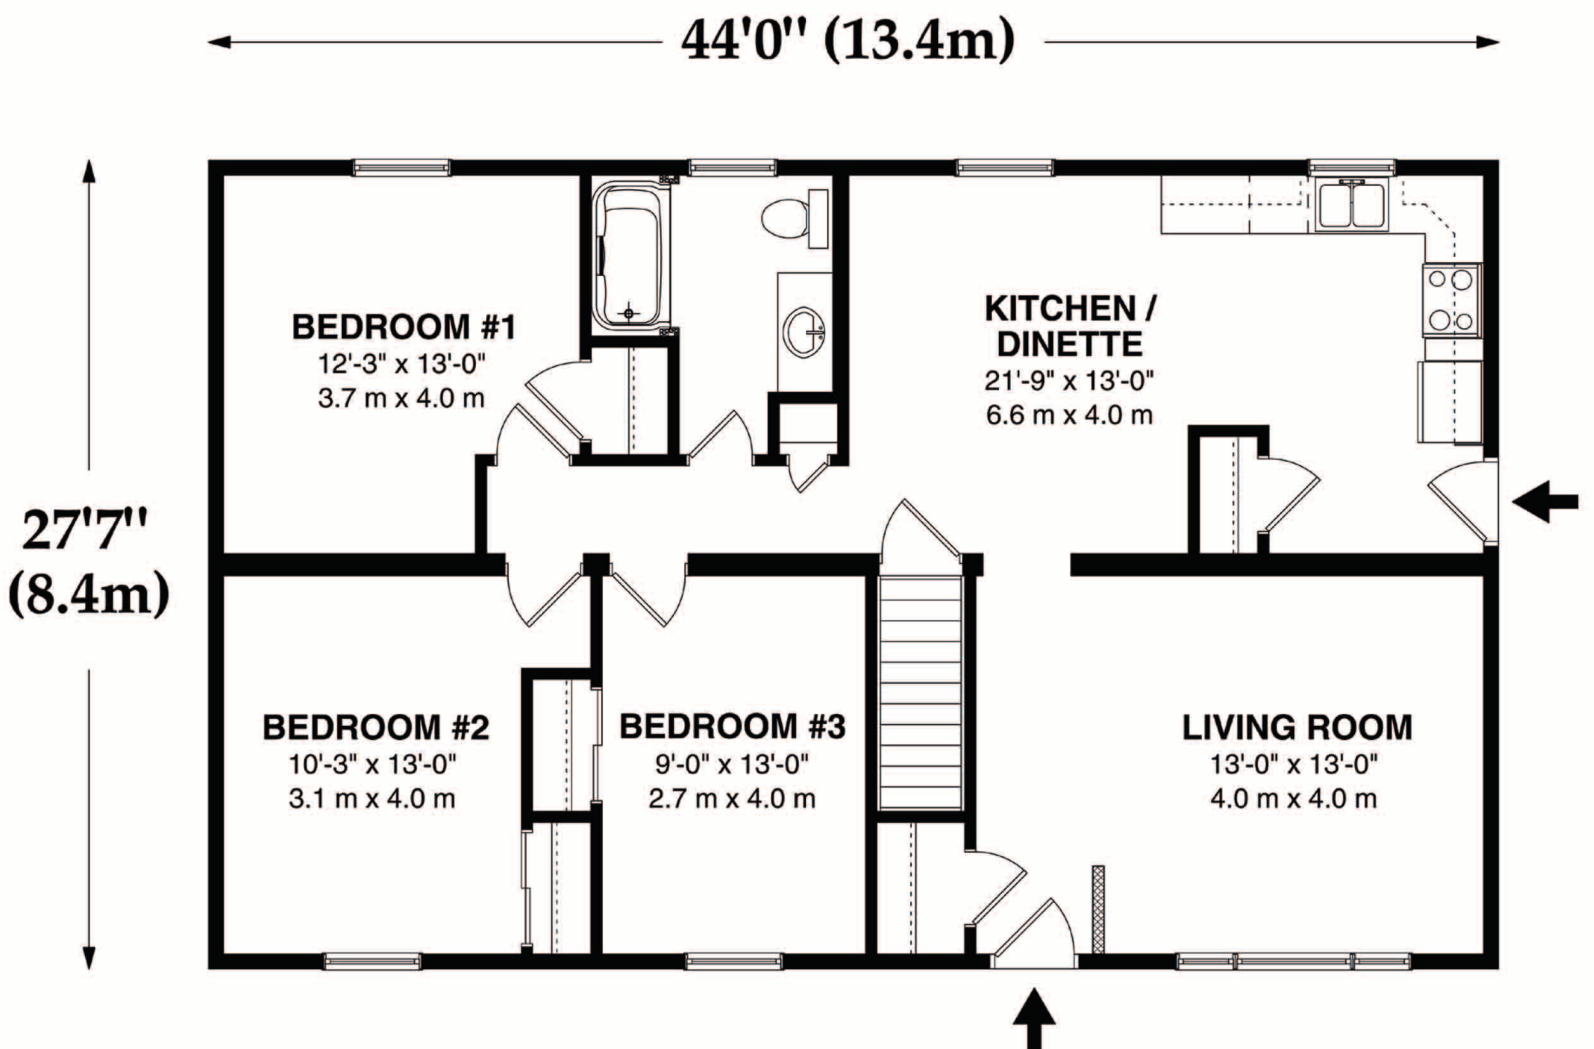

## THE HURON 1214 sq.ft\*

\*"Note: Actual usable floor space may vary from stated floor area."

Your lot, your dream... custom built