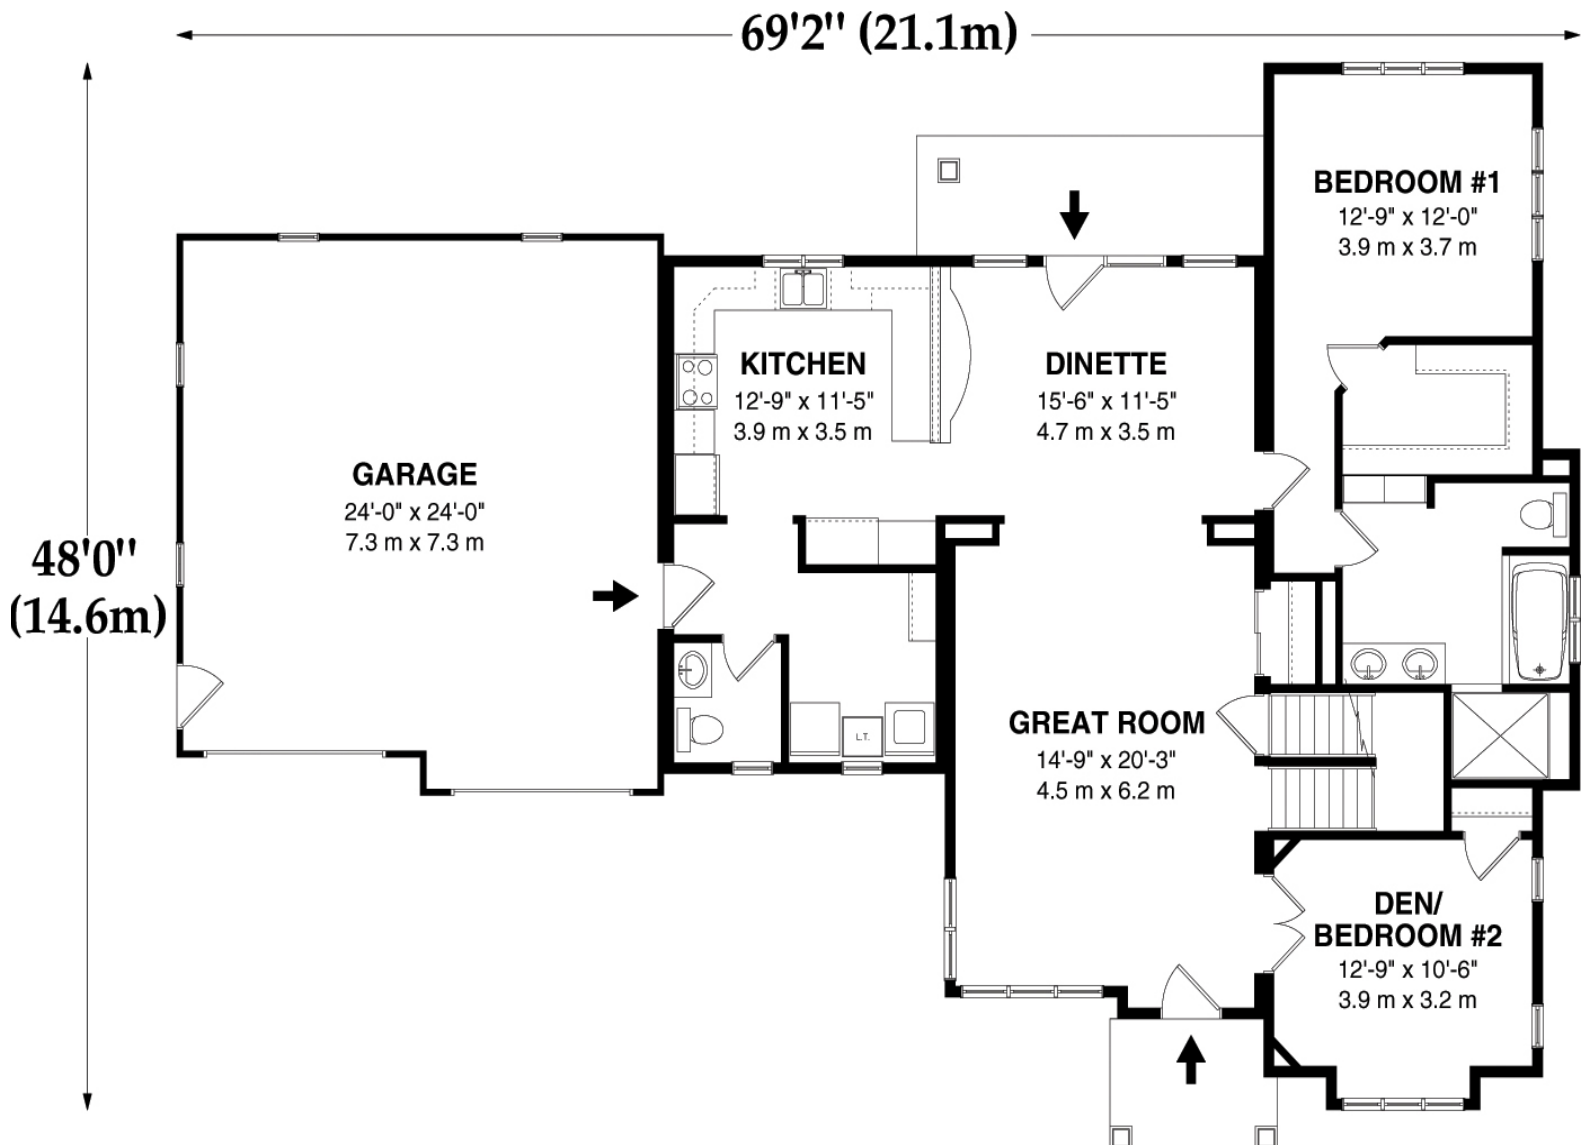

UNIQUELY YOU

1-800-265-3083
www.royalhomes.com

THE SHAKESPEARE 2449 sq.ft. of living space*

*Note: Actual usable floor space may vary from stated floor area.**

Your lot, your dream... custom built