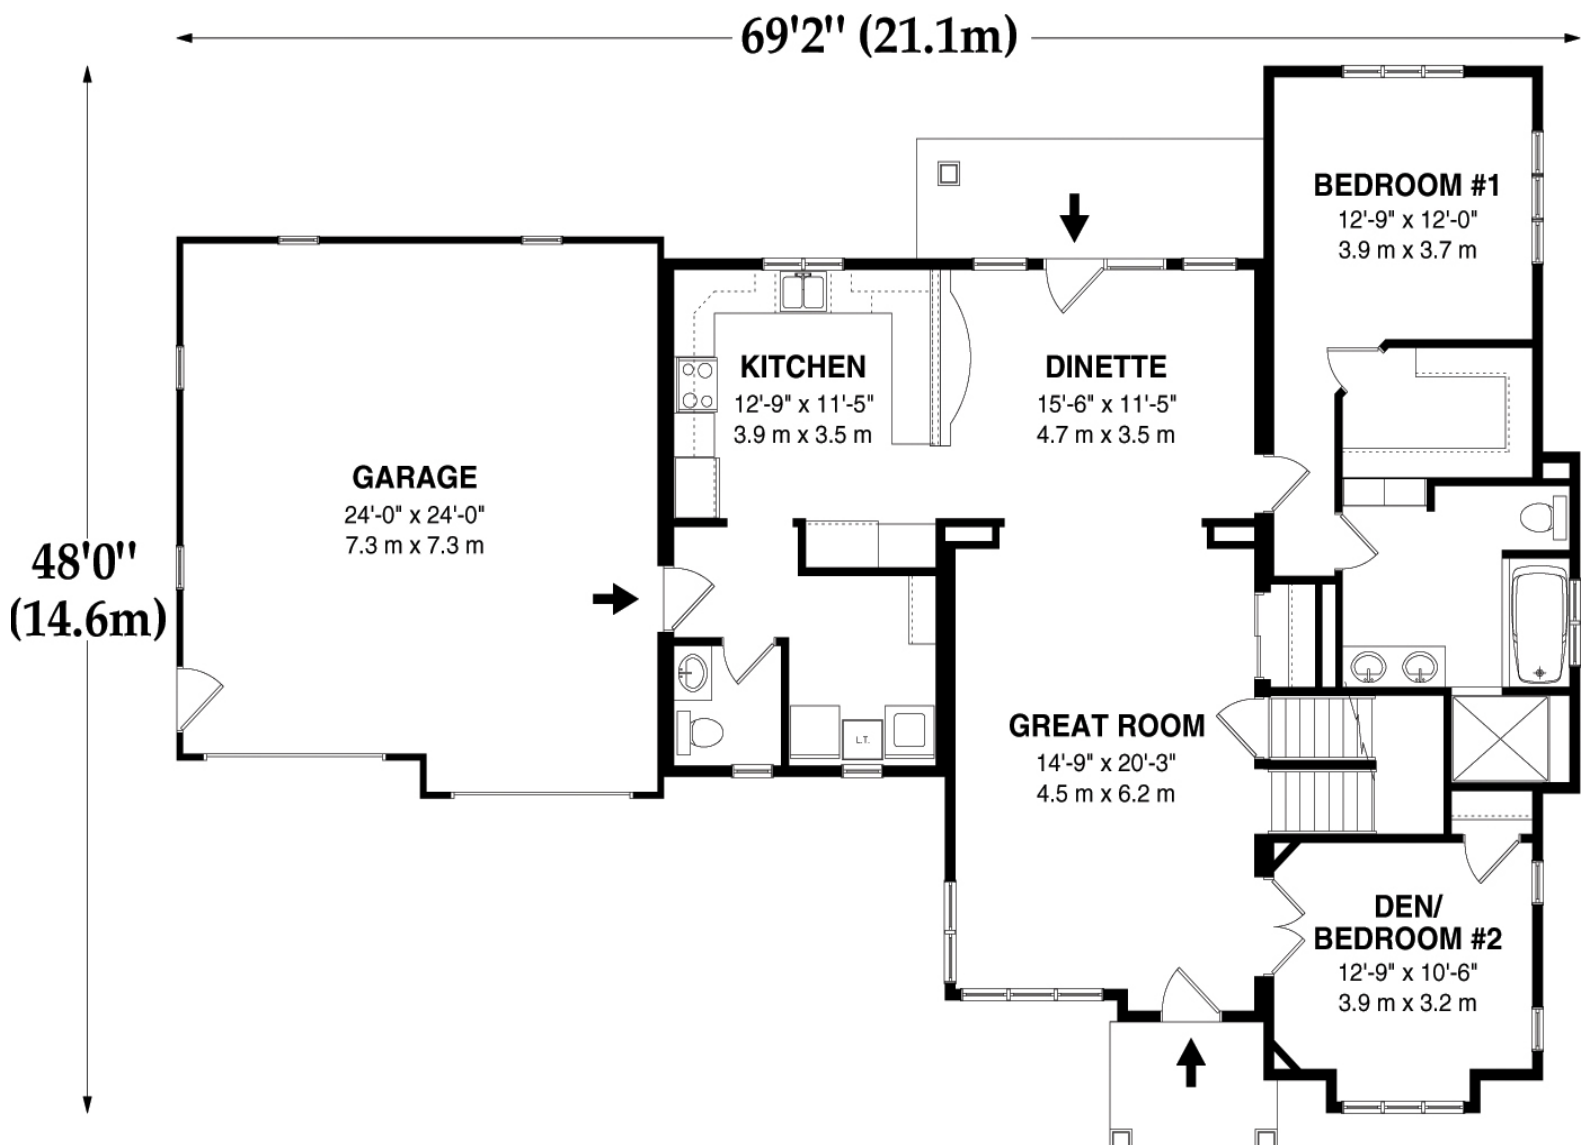

## THE SHAKESPEARE 2449 sq.ft. of living space\*

\*Note: Actual usable floor space may vary from stated floor area.\*\*

Your lot, your dream... custom built