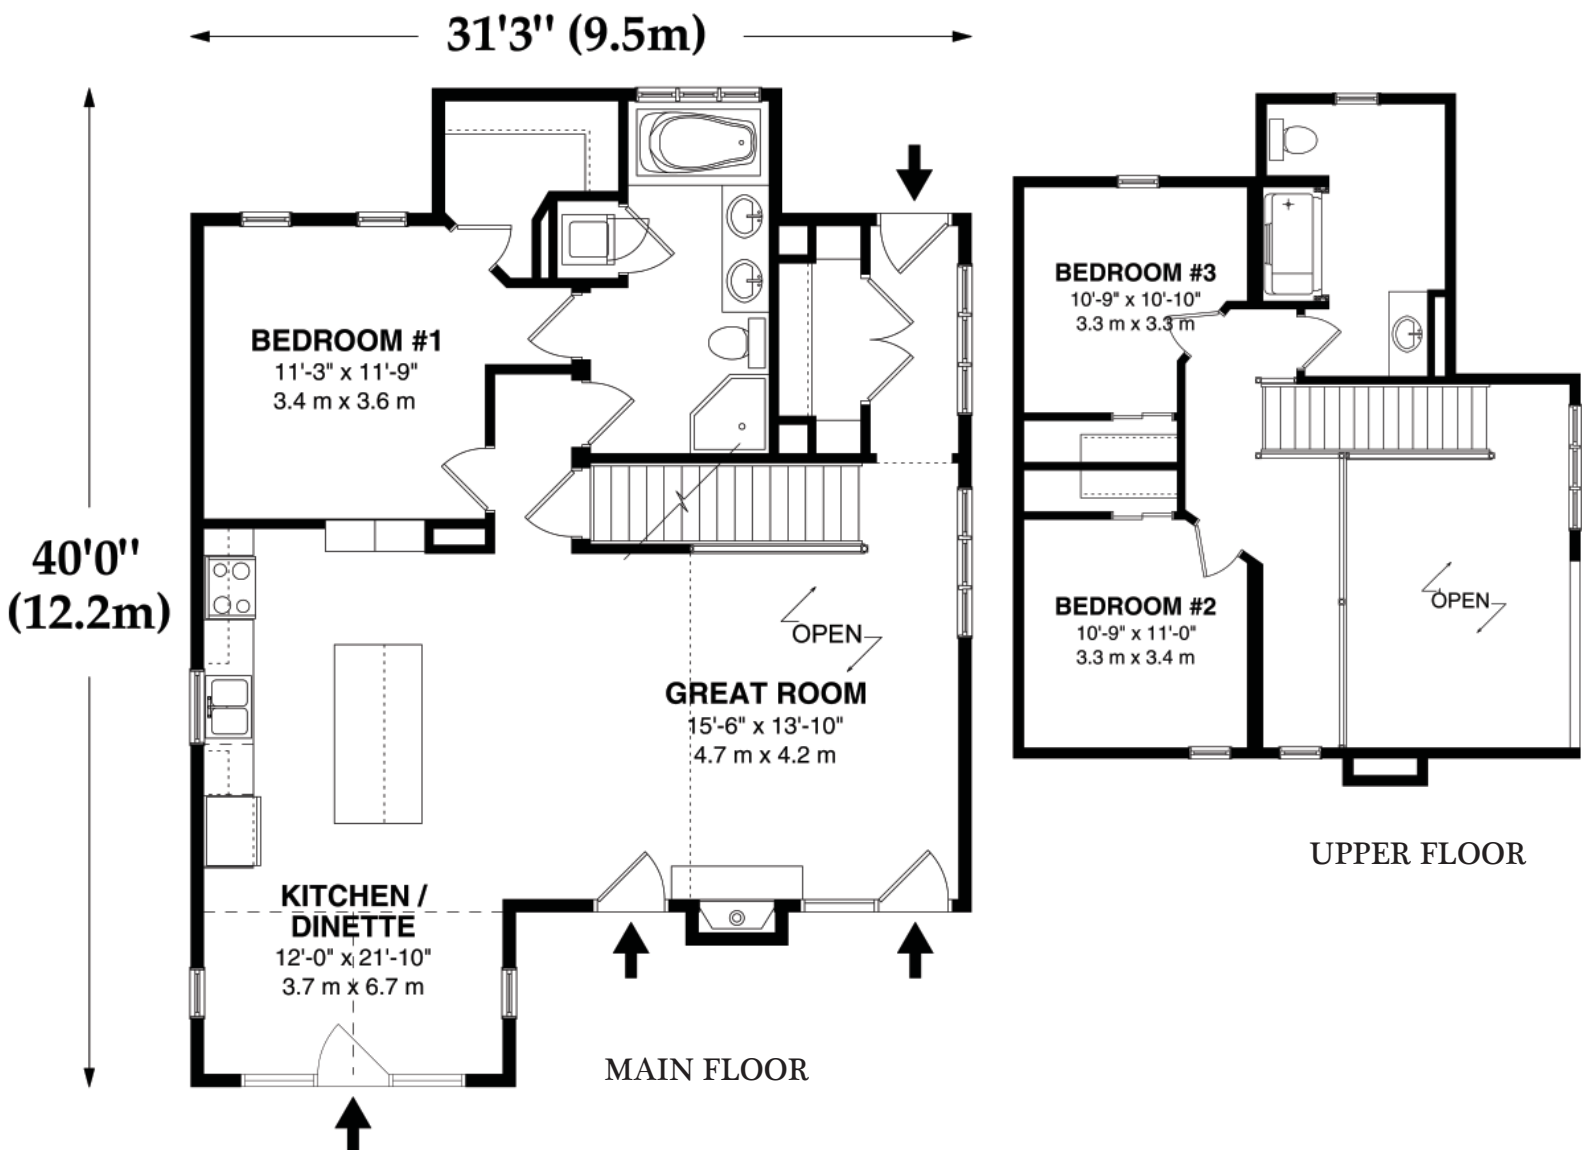

UNIQUELY YOU

1-800-265-3083
www.royalhomes.com

THE CARLING 1617 sq.ft. of living space*

*Note: Actual usable floor space may vary from stated floor area.**

Your lot, your dream... custom built