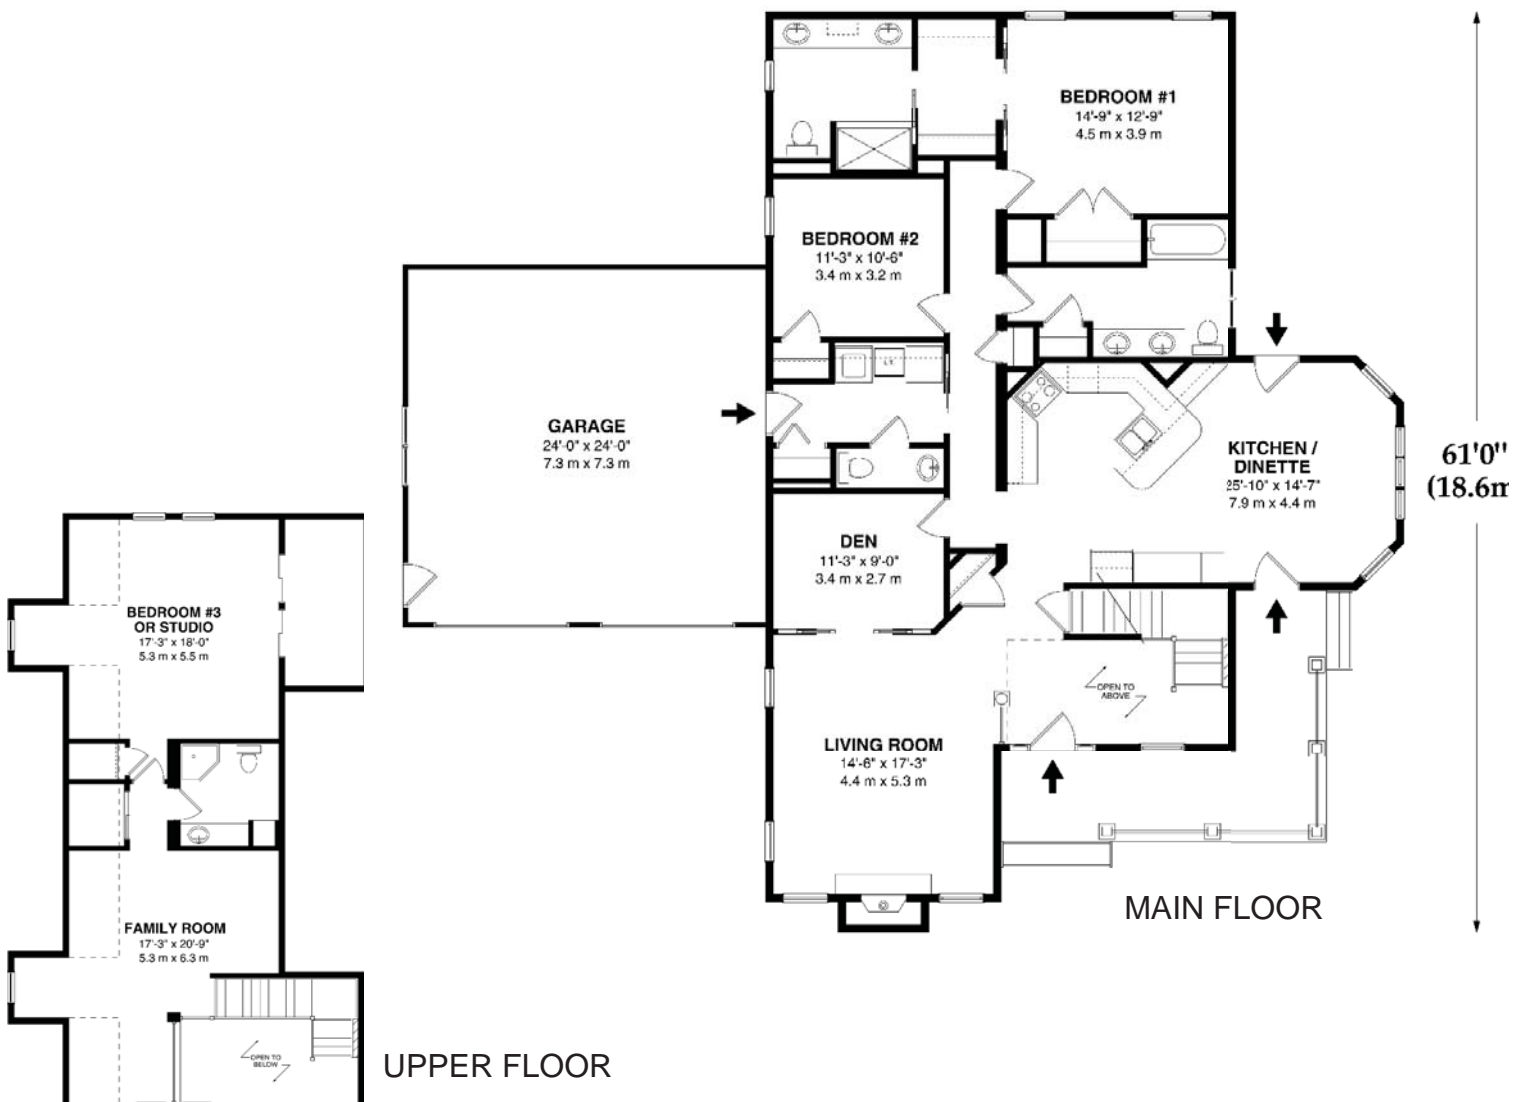

UNIQUELY YOU

1-800-265-3083
www.royalhomes.com

THE ASHTON 2783 sq.ft. of living space*

*Note: Actual usable floor space may vary from stated floor area.**

Your lot, your dream... custom built